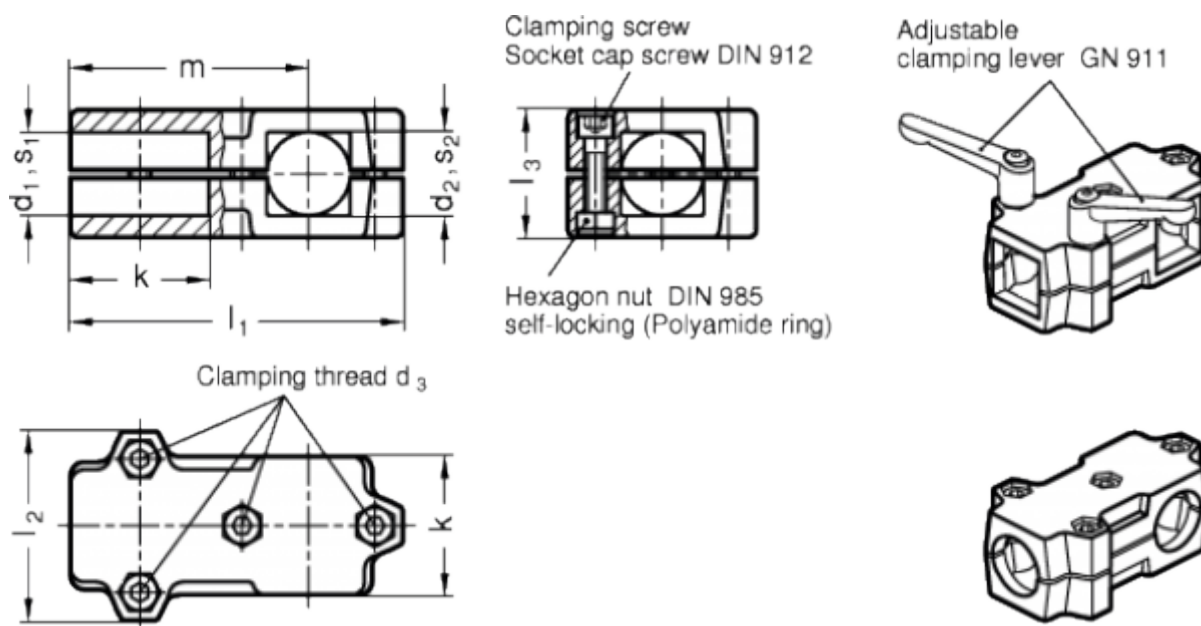

Article number: 20193V20B20502BL  
 Description: E+G T-angel clamp  
 GN 193-V20-B20-50-2-BL

## Measures

Accessories = GN 911-M8-40	m	= -
d1 = -	s1	= 20
d2 = 20	s2	= -
d3 = M8	Weight in (g)	= 450
k = 50		
l1 = 120		
l2 = 68		
l3 = 46		